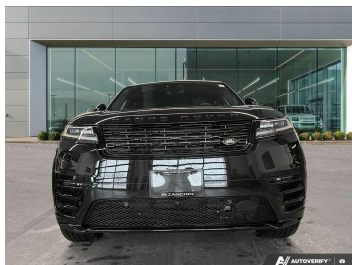

# Land Rover Range Rover Velar Dynamic SE

## Now \$85,271

### Overview

Registration	Model Year	Fuel Type	Tax Band	Colour	Engine Size
SALYL2EX1TA823267	2025	Gasoline	N/A	Black	2 l
Interior Trim	Fuel Consumption				
Ebony	N/A				